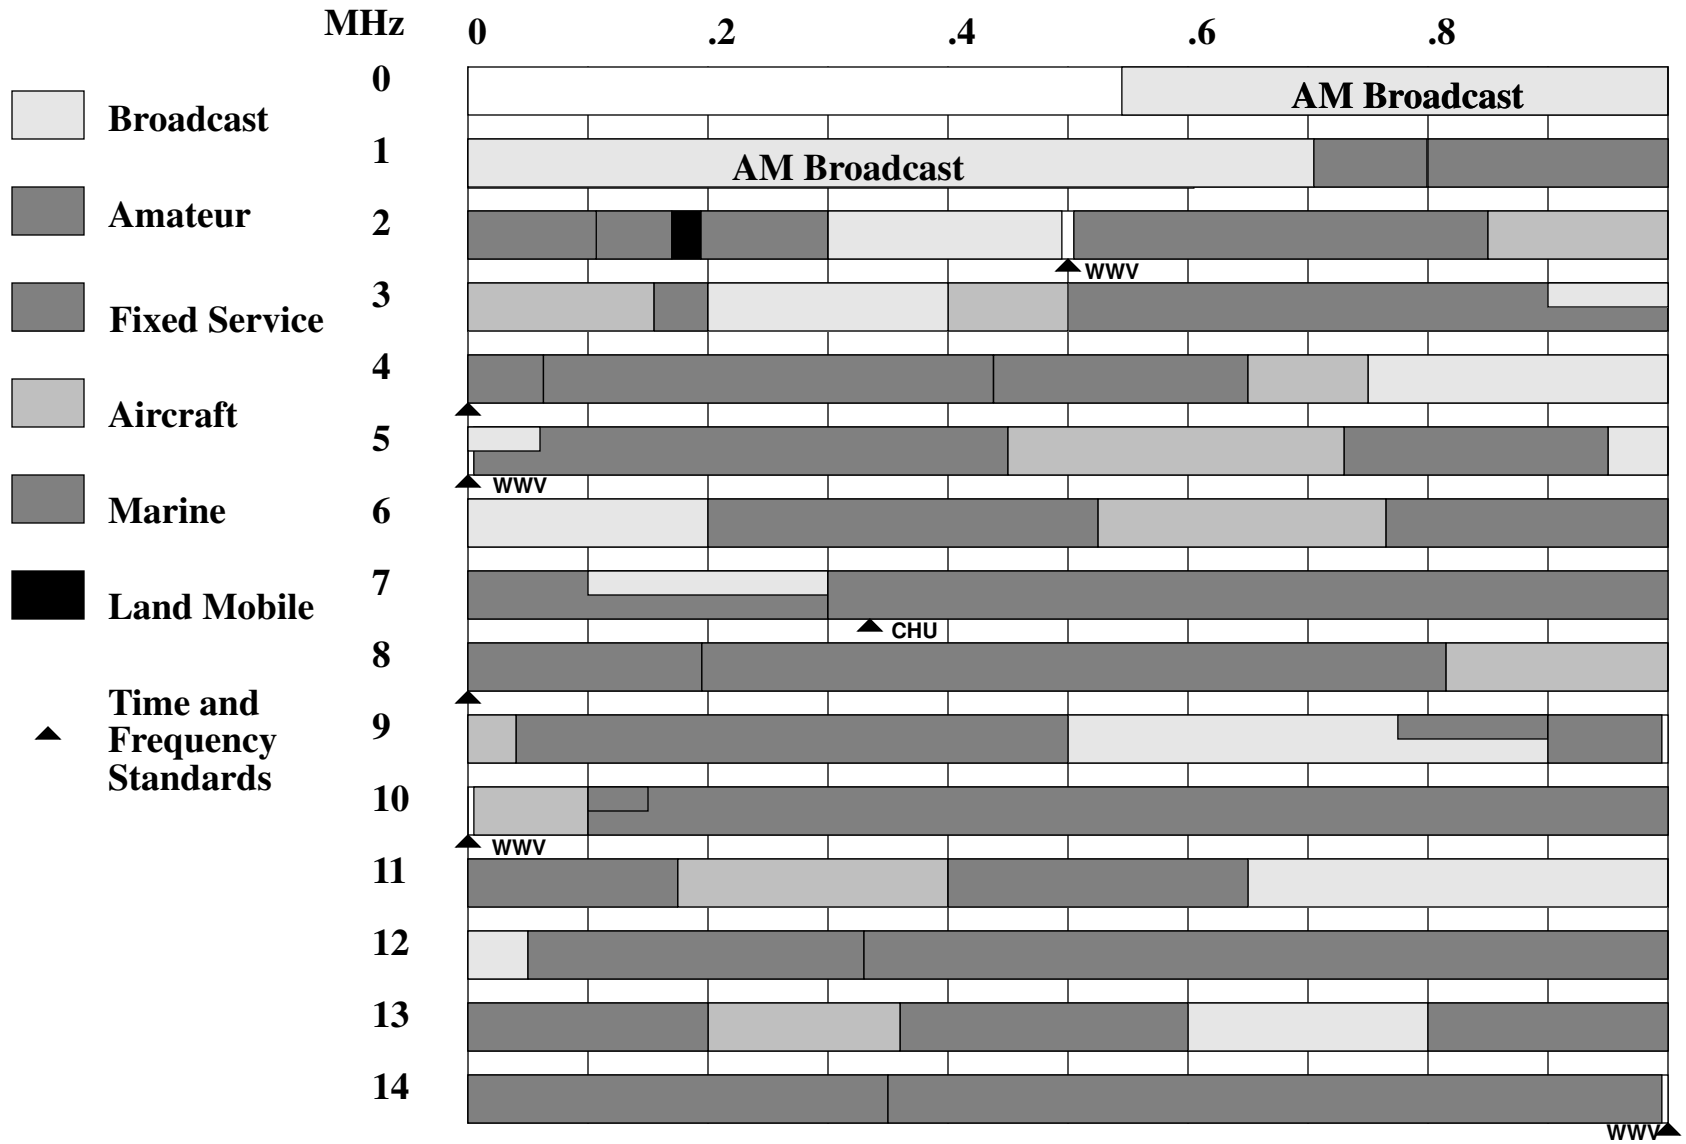

MF/HF Frequency Spectrum Allocations — 535-15000 KHz

HF Spectrum Allocation — 15000-30000 KHz